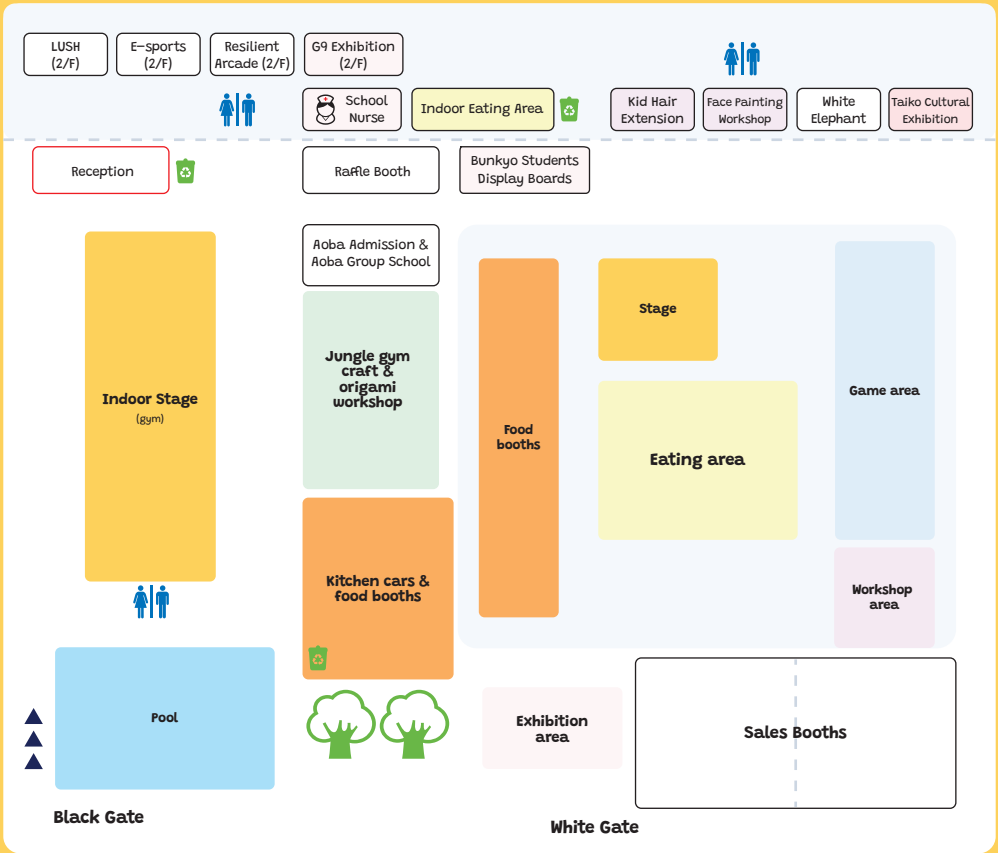

AOBA

AOBA-JAPAN INTERNATIONAL SCHOOL

SPRING CARNIVAL 2026

April 18th
10:00–15:30